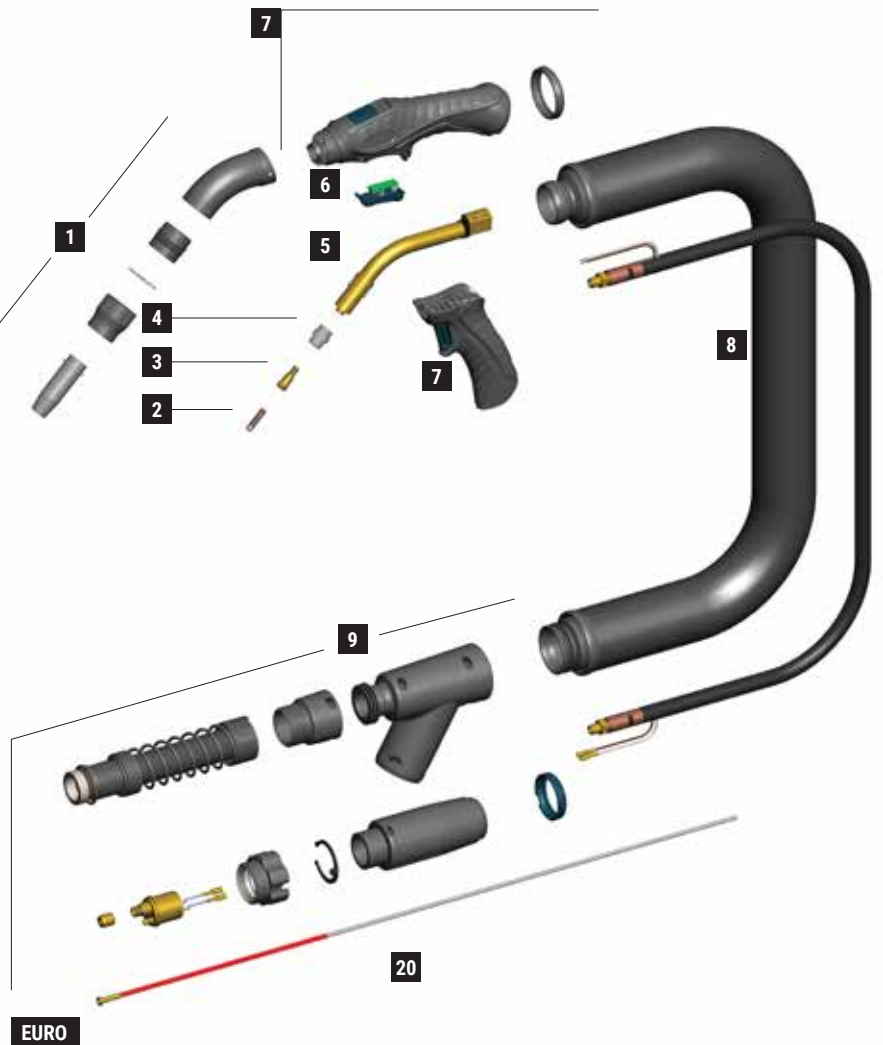

# ERGOFRESH 200G

CE EN60974-7

CODE	↔			
MA4250-030	3 m	10'		1
MA4250-040	4 m	12'		1
MA4250-050	5 m	16.4'		1

TECHNICAL DATA			
ERGOFRESH 200G			
	1.3 kg	2.87 lb	
	113		
	0,8 ÷ 1,2 mm	.030" ÷ .045"	
	200A CO2 - 180A Mix		
	3 m	4 m	5 m
	48,8 m³/h	48.8 m³/h	48,8 m³/h
	61 m³/h	66 m³/h	66 m³/h
	89%	89%	89%
	2,4 kPa	2,5 kPa	2,7 kPa

Standard equipment in all torch packages

PISTOLGRIP	AIRFLOWMETER
MT0566	MT0590

SPARE PARTS	OLD	NEW
	MC0601	MC0602-SP
	FB0942	FB0902-SP
	FB0941	FB0900-SP

Replace them all together to update your old torch

	CODE			Ø				REF	
1	MC0602-SP		nozzle	12,5 mm	1/2"	63,5 mm	2" 1/2	-	10
1	FB0902-SP		vacuum nozzle	35 mm	1" 3/8	35 mm	1" 3/8	-	1
1	EA2071		locking spring	33 mm	1" 5/16	-	-	-	3
1	FB0900-SP		locking bush	34 mm	1" 11/32	27 mm	1" 1/16	-	1
1	FB0945		vacuum tube	36,7 mm	1" 7/16	93 mm	3" 21/32	-	1
2	MD0008-78		M6 - CuCrZr	0,8 mm	.030"	25 mm	31/32"	-	20
2	MD0008-80		M6 - CuCrZr	1,0 mm	.040"	25 mm	31/32"	-	20
2	MD0008-82		M6 - CuCrZr	1,2 mm	.045"	25 mm	31/32"	-	20
3	MD0138-00		M6 - brass			26 mm	1" 1/32	142.0003	10
4	ME0084		plastic			20 mm	25/32"	012.0183	10
4	ME0086		silicon			20 mm	25/32"	-	10
4	ME0484		plastic compound high tech			20 mm	25/32"	-	10
4	ME0584		ceramic			20 mm	25/32"	-	10
20	GM0874		red steel liner	1,0 ÷ 1,2 mm	.040" ÷ .045"	3 m	10'	-	1
20	GM0875		red steel liner	1,0 ÷ 1,2 mm	.040" ÷ .045"	4 m	12'	-	1
20	GM0876		red steel liner	1,0 ÷ 1,2 mm	.040" ÷ .045"	5 m	16.4'	-	1

	CODE			
5	MF1523		Ergofresh 200G torch head	1
6	MT0563		trigger kit	1
7	MT0568		handle kit	1
7	MT0566		pistol grip	1
8	MH0820-030		coaxial cable - 3 m / 10'	1
8	MH0820-040		coaxial cable - 4 m / 12'	1
8	MH0820-050		coaxial cable - 5 m / 16.4'	1
8	MQ0127-030		outer cover kit - 3 m / 10'	1
8	MQ0127-040		outer cover kit - 4 m / 12'	1
8	MQ0127-050		outer cover kit - 5 m / 16.4'	1